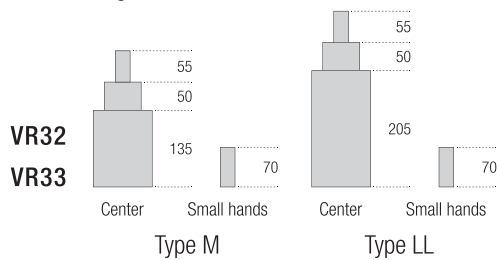

Height : 3.97mm
1/1 sec. chronograph
10 minutes retrograde
Battery life : 3 years
(SR920SW)

VR3J

MUSCLE
MOVEMENT

Height : 3.97mm
1/1 sec. chronograph
10 minutes retrograde
Battery life : 3 years
(SR920SW)

Hands Height Variation

UNIT : 1/100mm

MUSCLE MOVEMENT

VL5 SMALL SECOND

VL58

MOVEMENT SIZE : 13 1/2"

VL57

MUSCLE MOVEMENT