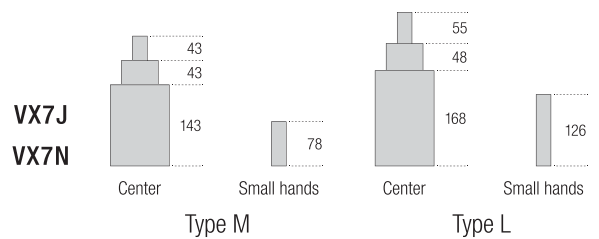

MUSCLE
MOVEMENT

Height : 3.99mm
Day / Date / 24 hour
Battery life : 3 years
(SR927SW)

VX7N

MUSCLE
MOVEMENT

Height : 3.99mm
Day / Date / 24 hour
Battery life : 3 years
(SR927SW)

VX7P

MUSCLE
MOVEMENT

Height : 3.99mm
Day / Date
Battery life : 3 years
(SR927SW)

VX7R

MUSCLE
MOVEMENT

Height : 3.99mm
Date / 24 hour
Battery life : 3 years
(SR927SW)

VX7Y

MUSCLE
MOVEMENT

Height : 3.99mm
Date
Battery life : 3 years
(SR927SW)

Hands Height Variation

UNIT : 1/100mm

MULTI - FUNCTION

VX3

VX3J

MOVEMENT SIZE : 10 1/2"

Long stem available

VX3J

Height : 3.05mm
Day / Date / 24 hour
Battery life : 3 years
(SR920SW)

VX3N