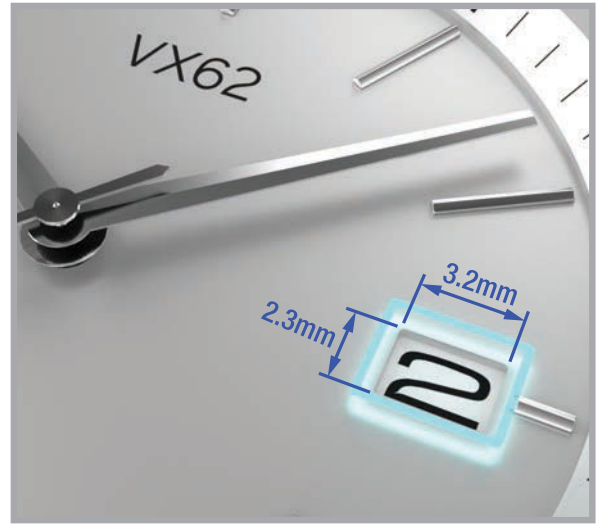

■ BIGGER CALENDAR

BIGGER CALENDAR SIZE	
VR4 SOLAR CHRONOGRAPH :	3.2 x 2.3mm
VS5 SOLAR :	3.2 x 2.3mm
VR3 CHRONOGRAPH :	3.2 x 2.3mm
VL SMALL SECOND :	3.2 x 2.3mm
VX6 CALENDAR VX62 :	3.2 x 2.3mm
VX63 :	8.85 x 2.3mm