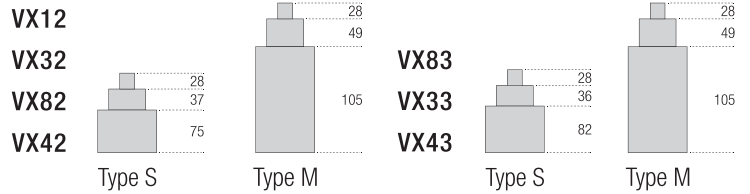

Height : 2.62mm
3 hands / Date
Battery life : 3 years
(SR920SW)

VX43

Height : 2.98mm
3 hands / Day / Date
Battery life : 3 years
(SR920SW)

VX44

Height : 2.98mm
3 hands / Circular day / Date
Battery life : 3 years
(SR920SW)

Hands Height Variation

UNIT : 1/100mm

AX

AX83

MOVEMENT SIZE : 6 3/4 x 8"

Long stem available

NEW AX82

Height : 4.15mm
3 hands / Date
Battery life : 3 years
(SR626SW)