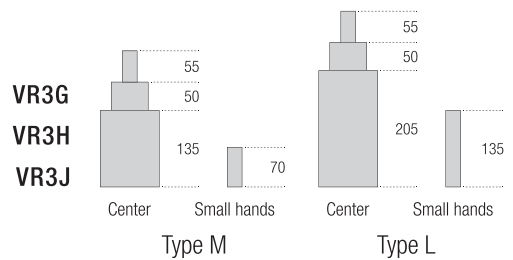

Height : 3.97mm
1/1 sec. chronograph
10 minutes retrograde
Battery life : 3 years
(SR920SW)

VR3J

MUSCLE
MOVEMENT

Height : 3.97mm
1/1 sec. chronograph
10 minutes retrograde
Battery life : 3 years
(SR920SW)

Hands Height Variation

UNIT : 1/100mm

MUSCLE MOVEMENT

VL5 SMALL SECOND

VL58

MOVEMENT SIZE : 13 1/2"

VL57

MUSCLE MOVEMENT