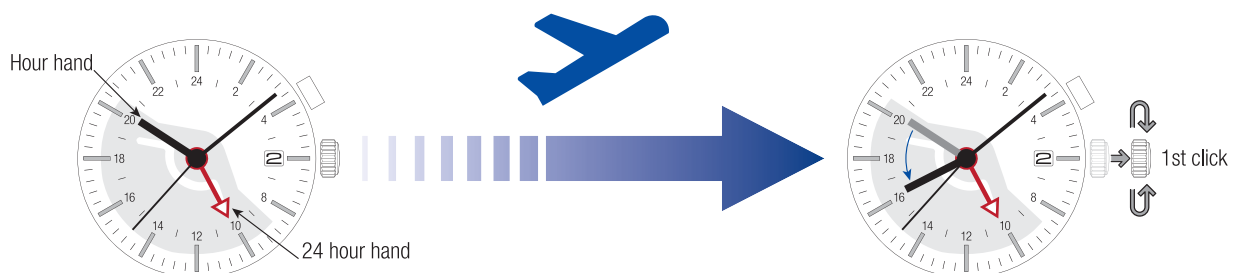

PX85 4 hands GMT

- Dual time function allows you to read the local time and GMT or 2nd time zone simultaneously
- Local time can be adjusted by moving the hour hand only without affecting the 24 hour hand, minute hand and second hand