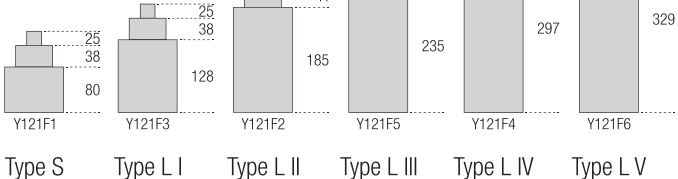

Long stem available

Y120F

Height : 2.99mm
2 hands
Battery life : 3 years
(SR626SW)

Y121F

Height : 2.99mm
3 hands
Battery life : 3 years
(SR626SW)

Y121FR

GOLD PLATED
Height : 2.99mm
3 hands
Battery life : 3 years
(SR626SW)

Y127

Height : 2.99mm
3 hands
Battery life : 1.5 years
(SR626SW)

High Power Torque

Hands Height Variation

Y120

Y121

UNIT : 1/100mm

MOVEMENT INDEX