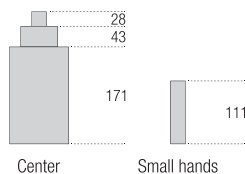

VX3T

Height : 3.86mm
 Retrograde day
 Date / 24 hour
 Battery life : 3 years
 (SR920SW)

Hands Height Variation

UNIT : 1/100mm

VX3J
 VX3L
 VX36

Type S

Type L

CHRONOGRAPH

YM

YM92

MOVEMENT SIZE : 12'''

Long stem available

YM04

CENTER CHRONOGRAPH

Height : 4.93mm

1/5 sec. chronograph