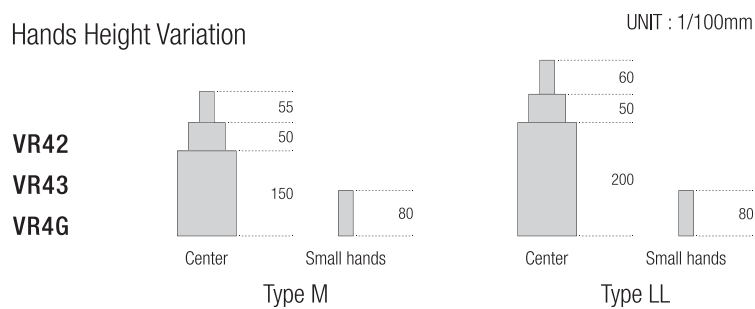

VR43

MUSCLE
MOVEMENT

Height : 4.52mm
1/1 sec. chronograph
Power storage indicator
Power storage : 4 months

VR4G

MUSCLE
MOVEMENT

Height : 4.52mm
1/1 sec. chronograph
10 minutes retrograde
Power storage indicator
Power storage : 4 months

Hands Height Variation

SUSTAINABLE COLLECTION

VS7 SOLAR CHRONOGRAPH

VS72

MOVEMENT SIZE : 12'''

VS75

CENTER CHRONOGRAPH

Height : 4.40mm