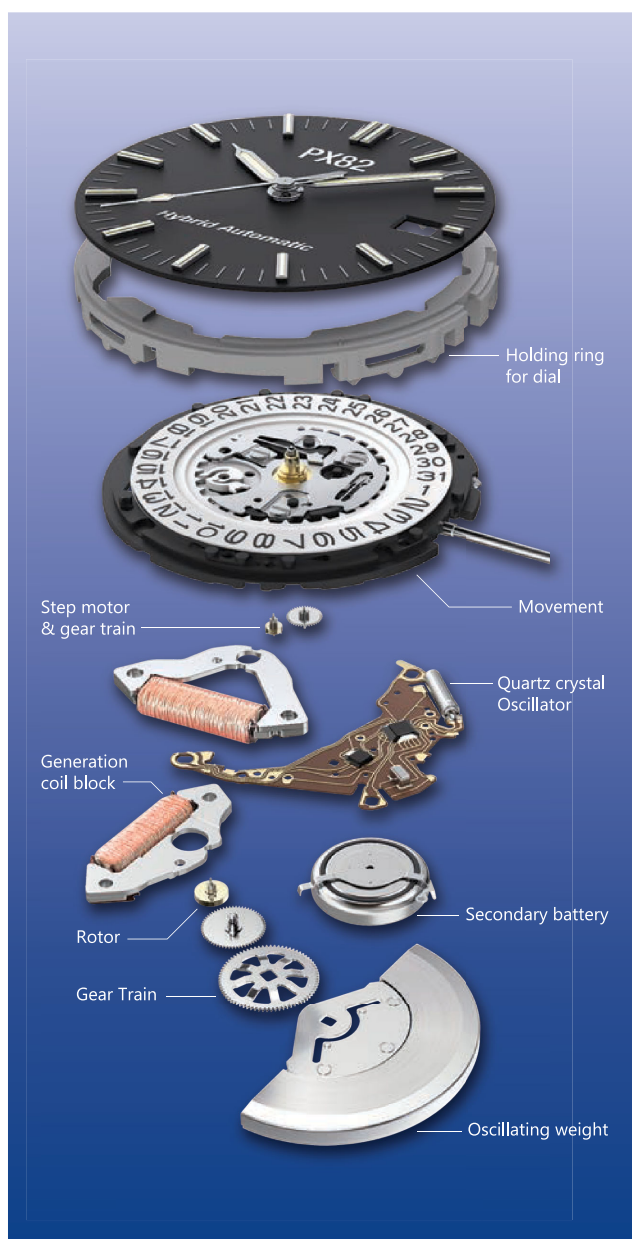

SUSTAINABLE COLLECTION

Save our planet & be thankful for the earth

HYBRID AUTOMATIC

- Combine the best features of an automatic and a quartz technology.