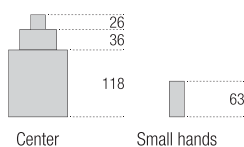

VX3

VX3F

MOVEMENT SIZE : 10 1/2"

Long stem available

VX3F

Height : 3.05mm
 Day / Date / Month
 Sun & Moon
 Battery life : 3 years
 (SR920SW)

VX3H

Height : 3.05mm
 Day / Date
 Sun & Moon
 Battery life : 3 years
 (SR920SW)

VX3T

Height : 3.86mm
 Retrograde day
 Date / 24 hour
 Battery life : 3 years
 (SR920SW)

Hands Height Variation

UNIT : 1/100mm

VX3J
 VX3L
 VX36

Type S

Type L

CHRONOGRAPH

YM

YM92

MOVEMENT SIZE : 12'''

Long stem available

YM04

CENTER CHRONOGRAPH

Height : 4.93mm

1/5 sec. chronograph