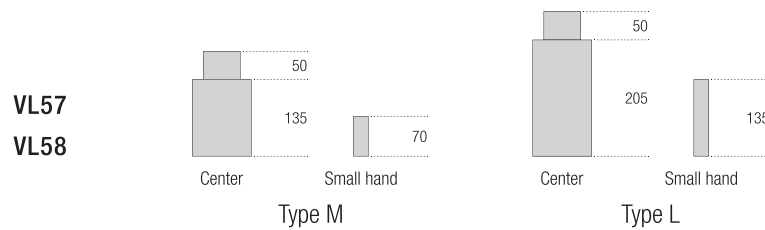

Hands Height Variation

UNIT : 1/100mm

MUSCLE MOVEMENT

VL5 SMALL SECOND

VL58

MOVEMENT SIZE : 13 1/2"

VL57

MUSCLE MOVEMENT

Height : 3.97mm
2 hands
Small second
Battery life : 5 years
(SR920SW)

VL58

MUSCLE MOVEMENT

Height : 3.97mm
2 hands / Date
Small second
Battery life : 5 years
(SR920SW)

Hands Height Variation

UNIT : 1/100mm

VX6 CALENDAR

VX62

MOVEMENT SIZE : 13 1/2"

VX62

MUSCLE MOVEMENT

Height : 3.63mm
3 hands / Date
Battery life : 3 years
(SR927SW)

VX63

MUSCLE MOVEMENT