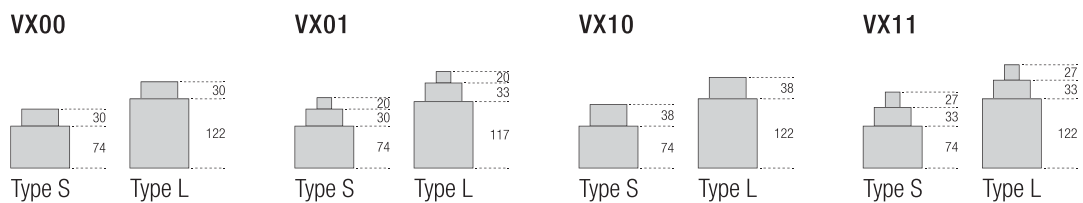

MINI & SLIM

VX

VX01

MOVEMENT SIZE : 4 3/4"

Long stem available

VX00

Height : 2.09mm
2 hands
Battery life : 3 years
(SR516SW)

VX01

Height : 2.39mm
3 hands
Battery life : 2 years
(SR521SW)

MOVEMENT SIZE : 5 1/2"

Long stem available

VX10

Height : 2.19mm
2 hands
Battery life : 3 years
(SR516SW)

VX11

Height : 2.49mm
3 hands
Battery life : 2 years
(SR521SW)

MOVEMENT SIZE : 6 3/4 x 8"

Long stem available

VX50

Height : 2.16mm
2 hands
Battery life : 5 years
(SR616SW)

VX51

Height : 2.3mm
3 hands
Battery life : 3 years
(SR621SW)

Hands Height Variation

UNIT : 1/100mm