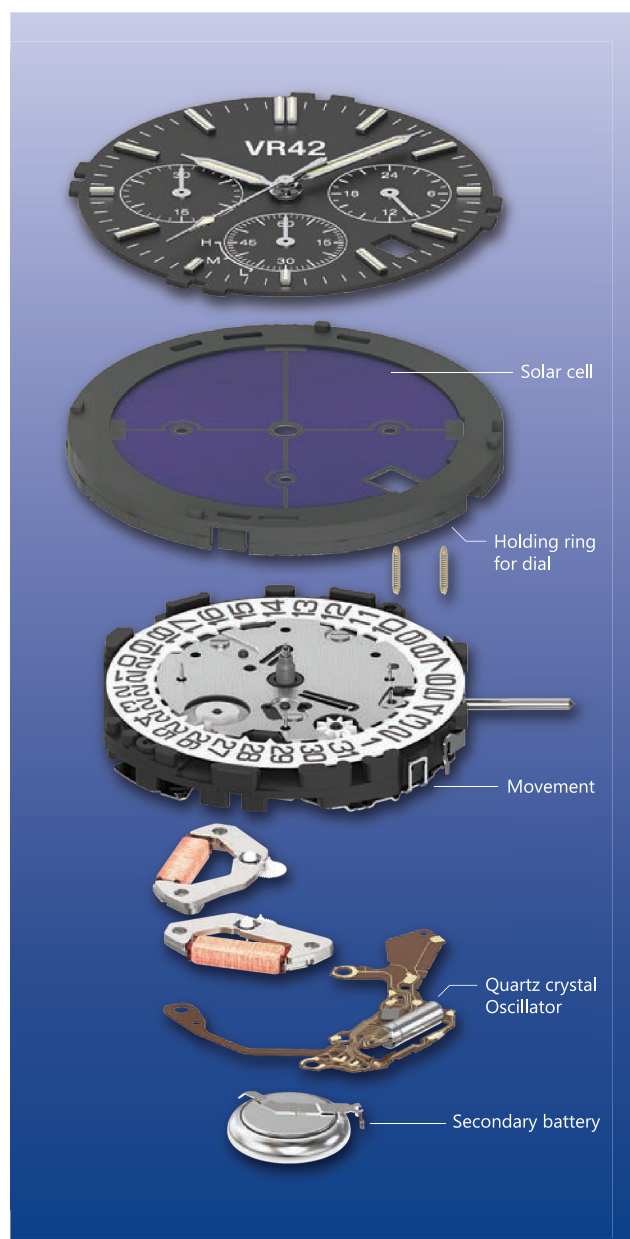

SOLAR SERIES

- Convert light power into electric power.

SCAN ME!

[PX8 Hybrid Automatic Video](#)

SCAN ME!

[VR4 Solar Series Video](#)