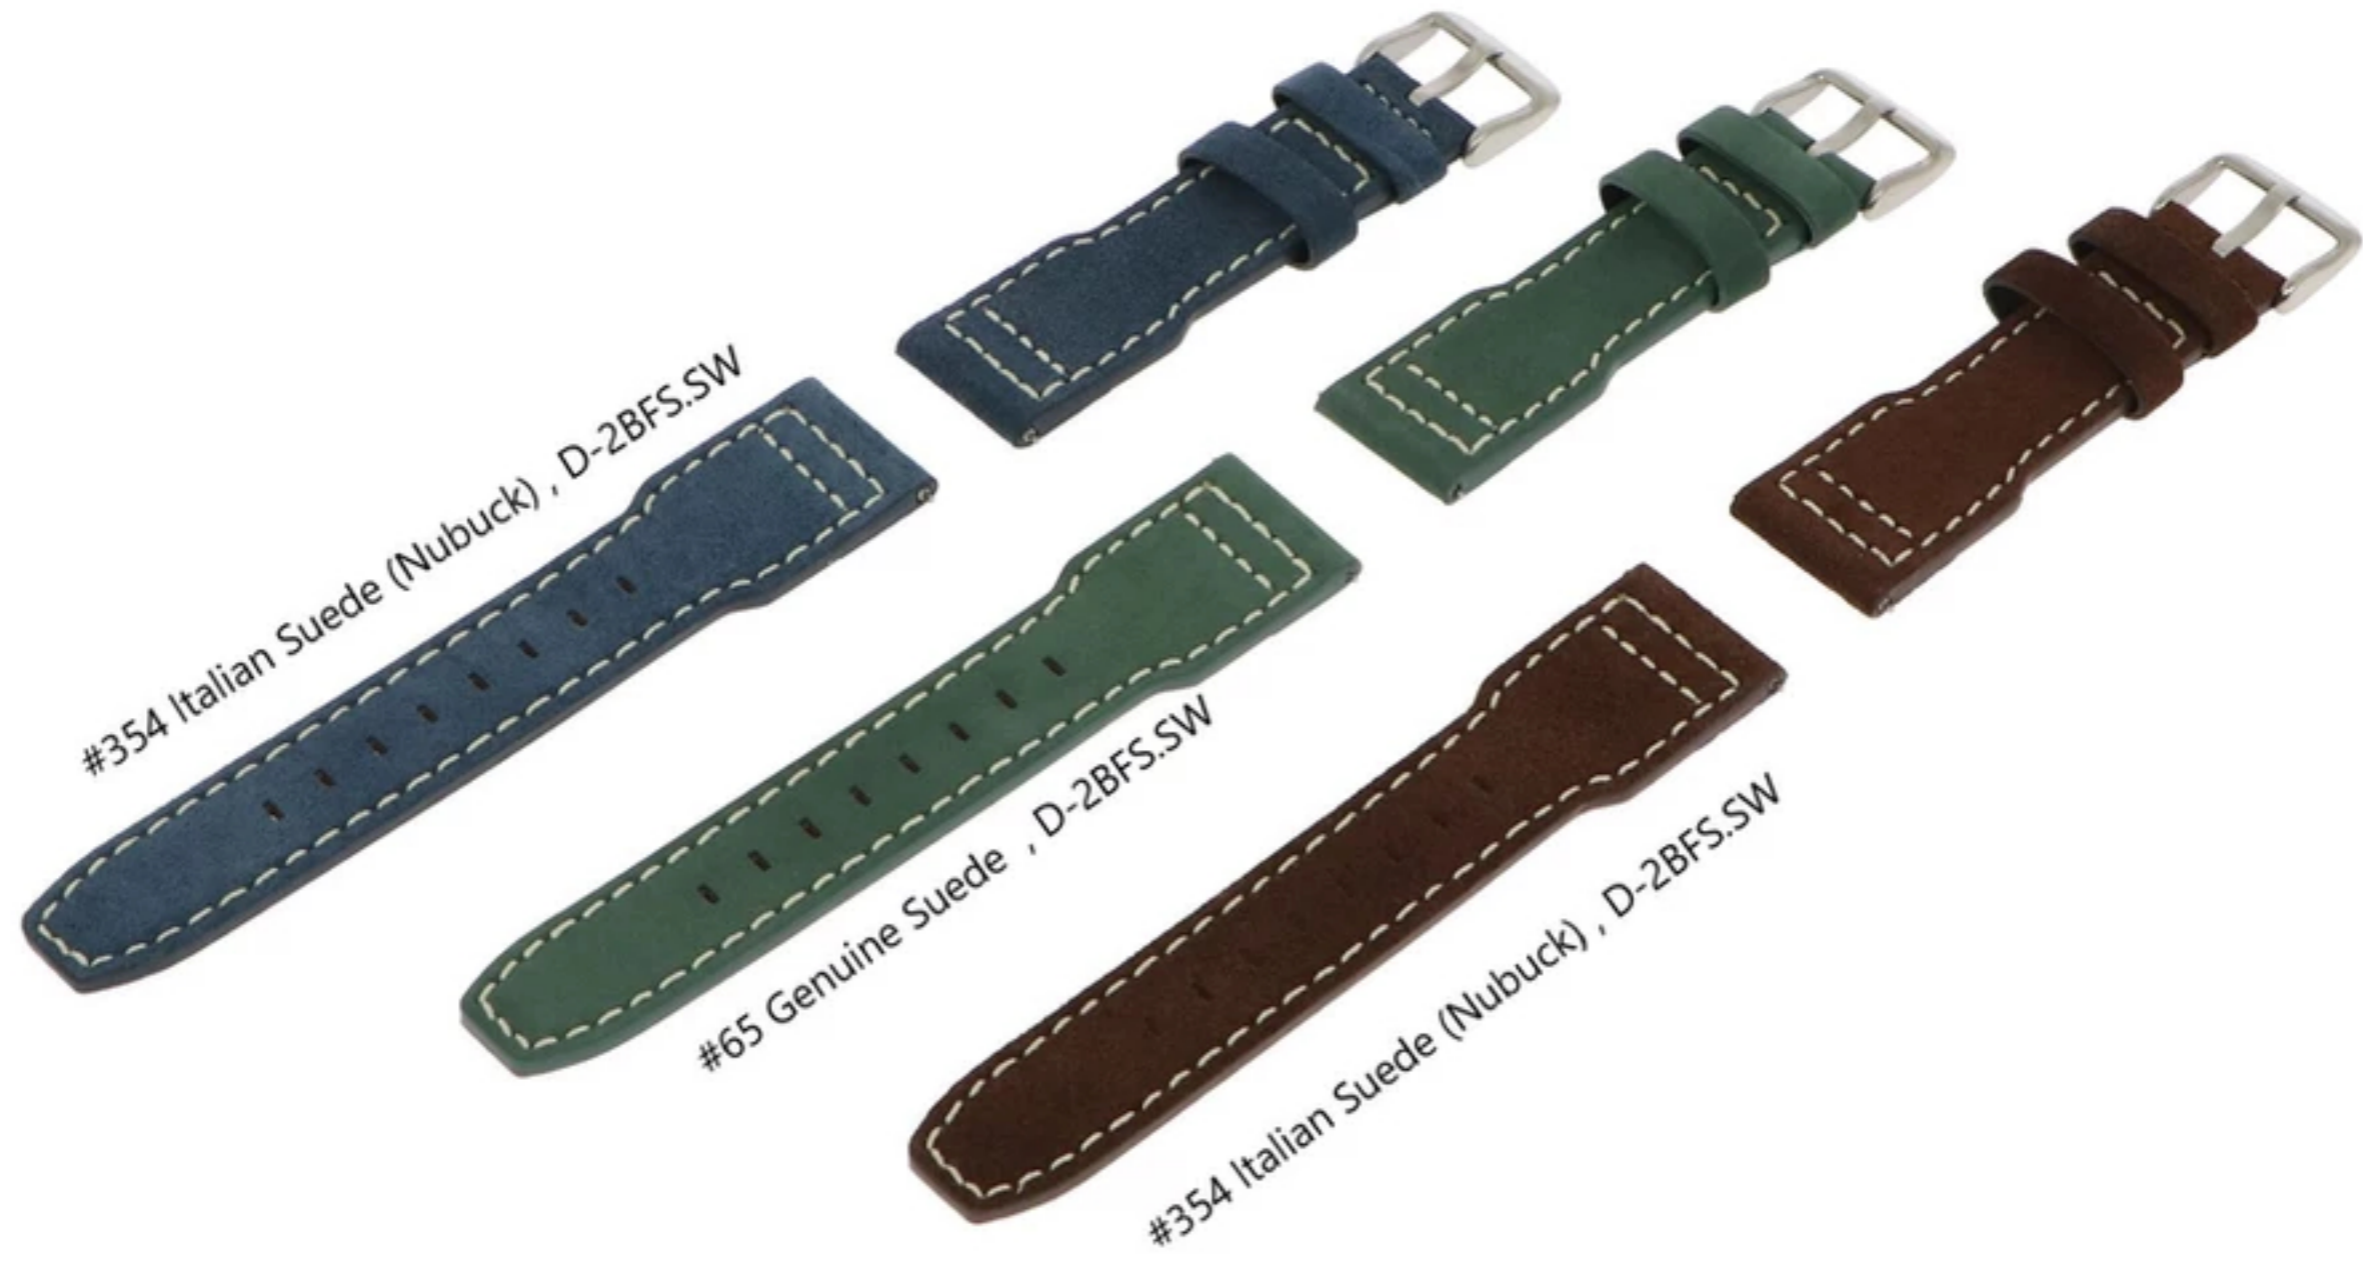

Italian 3.2 Oily Cowhide #333
(Vegetable Tanned Leather)

Model No. A-2366PS.19

Lovely Mess #346
(Oily Vegetable Tanned Leather)

Model No. A-2366PS.19

Crocodile Alexander (Calf)

#290

Model No. A-2365PSS.8S

Model No:D-2BFS.SW

Doha (Oily Cowhide) #311

Model No. A-7002PVS.K

Rally Straps

Model No: A-5071/72/73RPFS.H19

#603 US Oily Leather, A-5073RPFS.H19

#602 USA Soft Leather, A-5072RPFS.H19

#307 Italiana Beauty, A-5071RPFS.H19

#307 Italiana Beauty, A-5071RPFS.H19

Waterproof 1 (Cowhide) #174

Model No: A-1962PS.SW

Italian Wrinkling Beauty #331
(Vegetable Tanned Leather)

Lovely Mess (Oily Cowhide) #346

Model No: 45-4PVS.K (size 26mm)

Croco Alexander #290

Model No: 45-4PVS.K (size 26mm)

Brite #357

(Vegetable Tanned Cowhide)

6-36PVS.SW (size 24mm)

Rally Straps

Model No: RA-6-36PS.X.K / PSS.X.K.

#271 Waterproof 8000, Color #1
#169 Mona, Color #11

#346 Lovely Mess, Color #3

#603 US Oily Leather, Color #4
Model No: RA-6-36PSS.X.K.